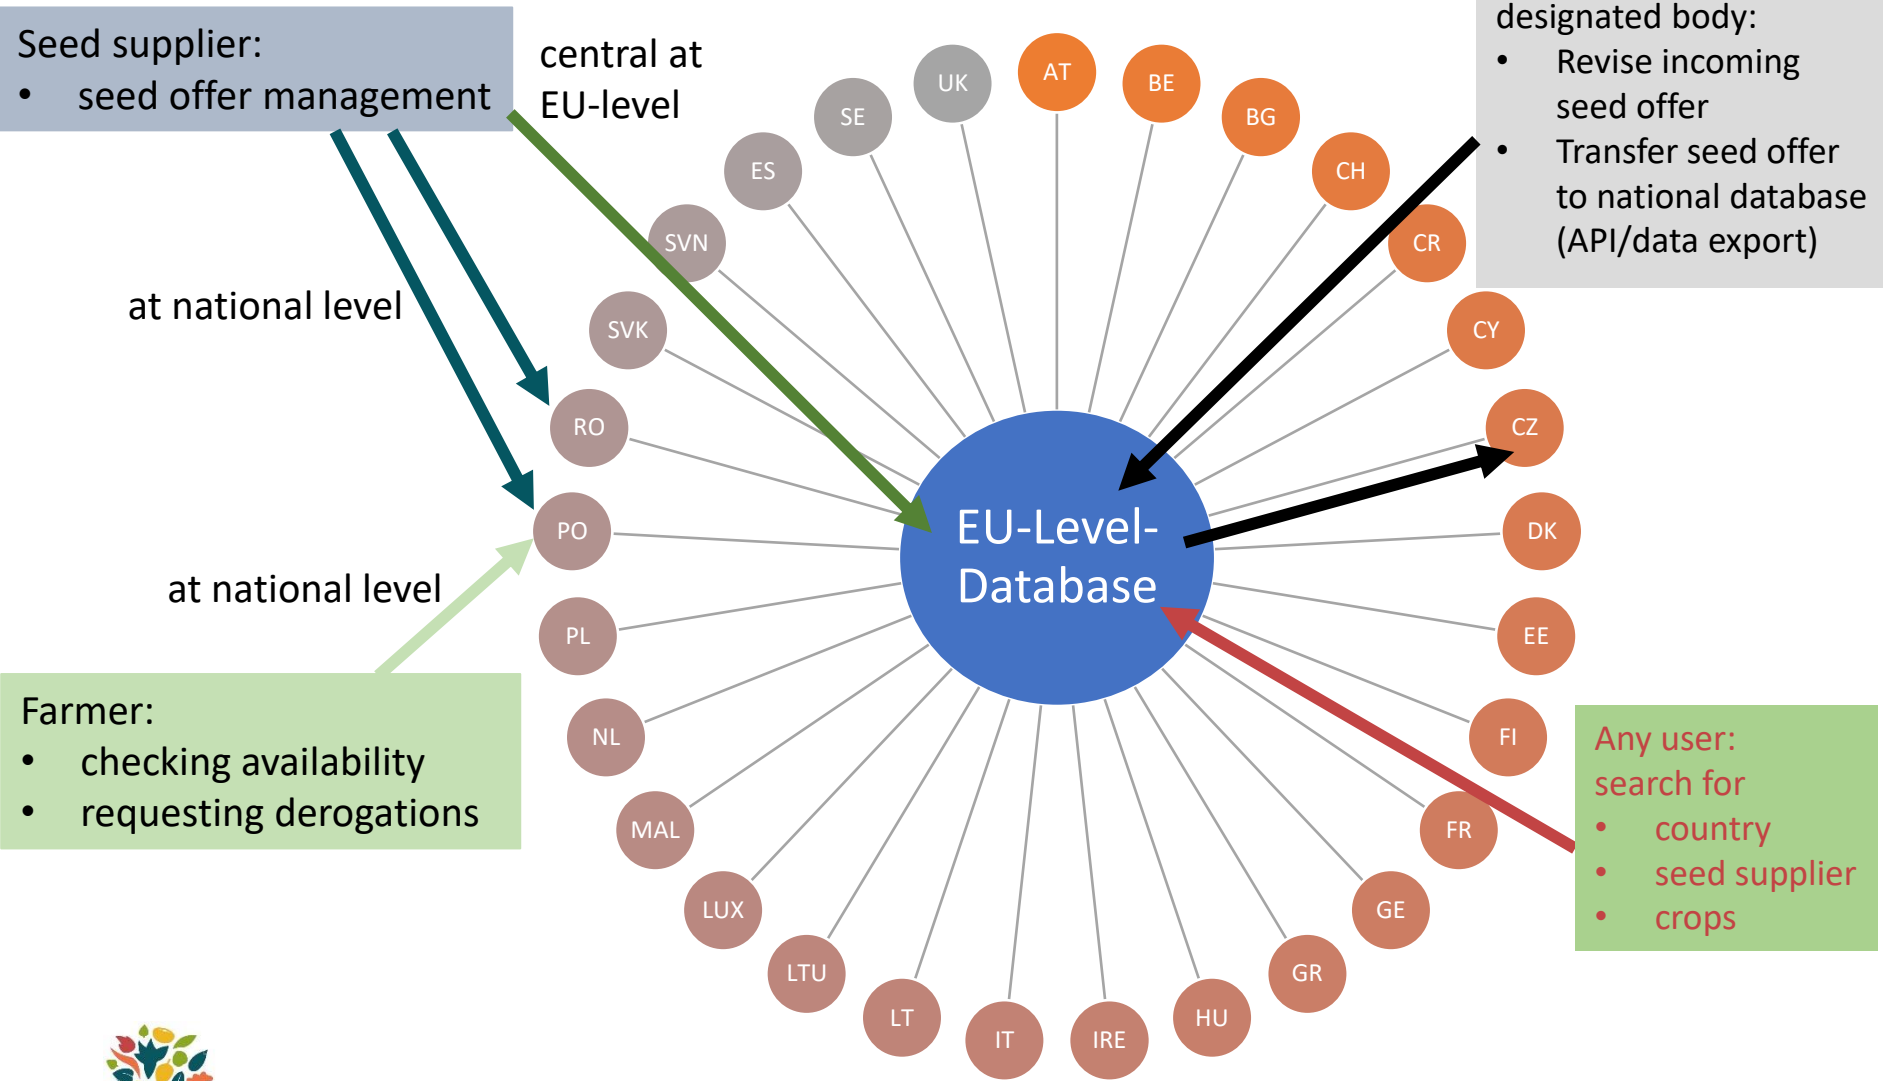

EU-level Router Database

North-Western Workshop 25-26 June 2020

Freya Schäfer - FiBL Germany

This project has received funding from the European Union's Horizon 2020 research and innovation programme under grant agreement No 727230 and by the Swiss State Secretariat for Education, Research and Innovation (SERI) under contract number 17.00090. The information contained in this communication only reflects the author's view. Neither the Research Executive Agency nor SERI is responsible for any use that may be made of the information provided.

EU-level Router Database - general concept

EU-level router database test server

de | nds | en

language setting (all EU member state languages will be implemented)

Welcome to the European database for organic seeds